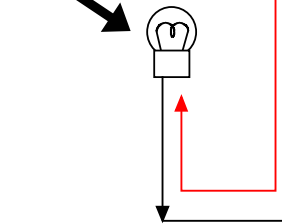

Use with Johnson, Aqua"
T", Metro, Blue wave,
Toilets
Do not use with Tecma
(use XP Model Sani-Loo)

Remote Low
Chemical Light

Remote H/tank full indicator light

HTLS

9 10 11 12 13 14 15 16

123

Toilet Switch

1 2 3 4 5 6 7 8

Fuse or Circuit Breaker

Battery or power source

Water pump or solenoid

Toilet Macerating Motor

WIRING DIAGRAM
Type MF (AQT)-1-12/24

DRAWN BY	CHECKED	DATE	SCALE	SHEET NO.
GSP	GSP	01/10/2010	NA	2